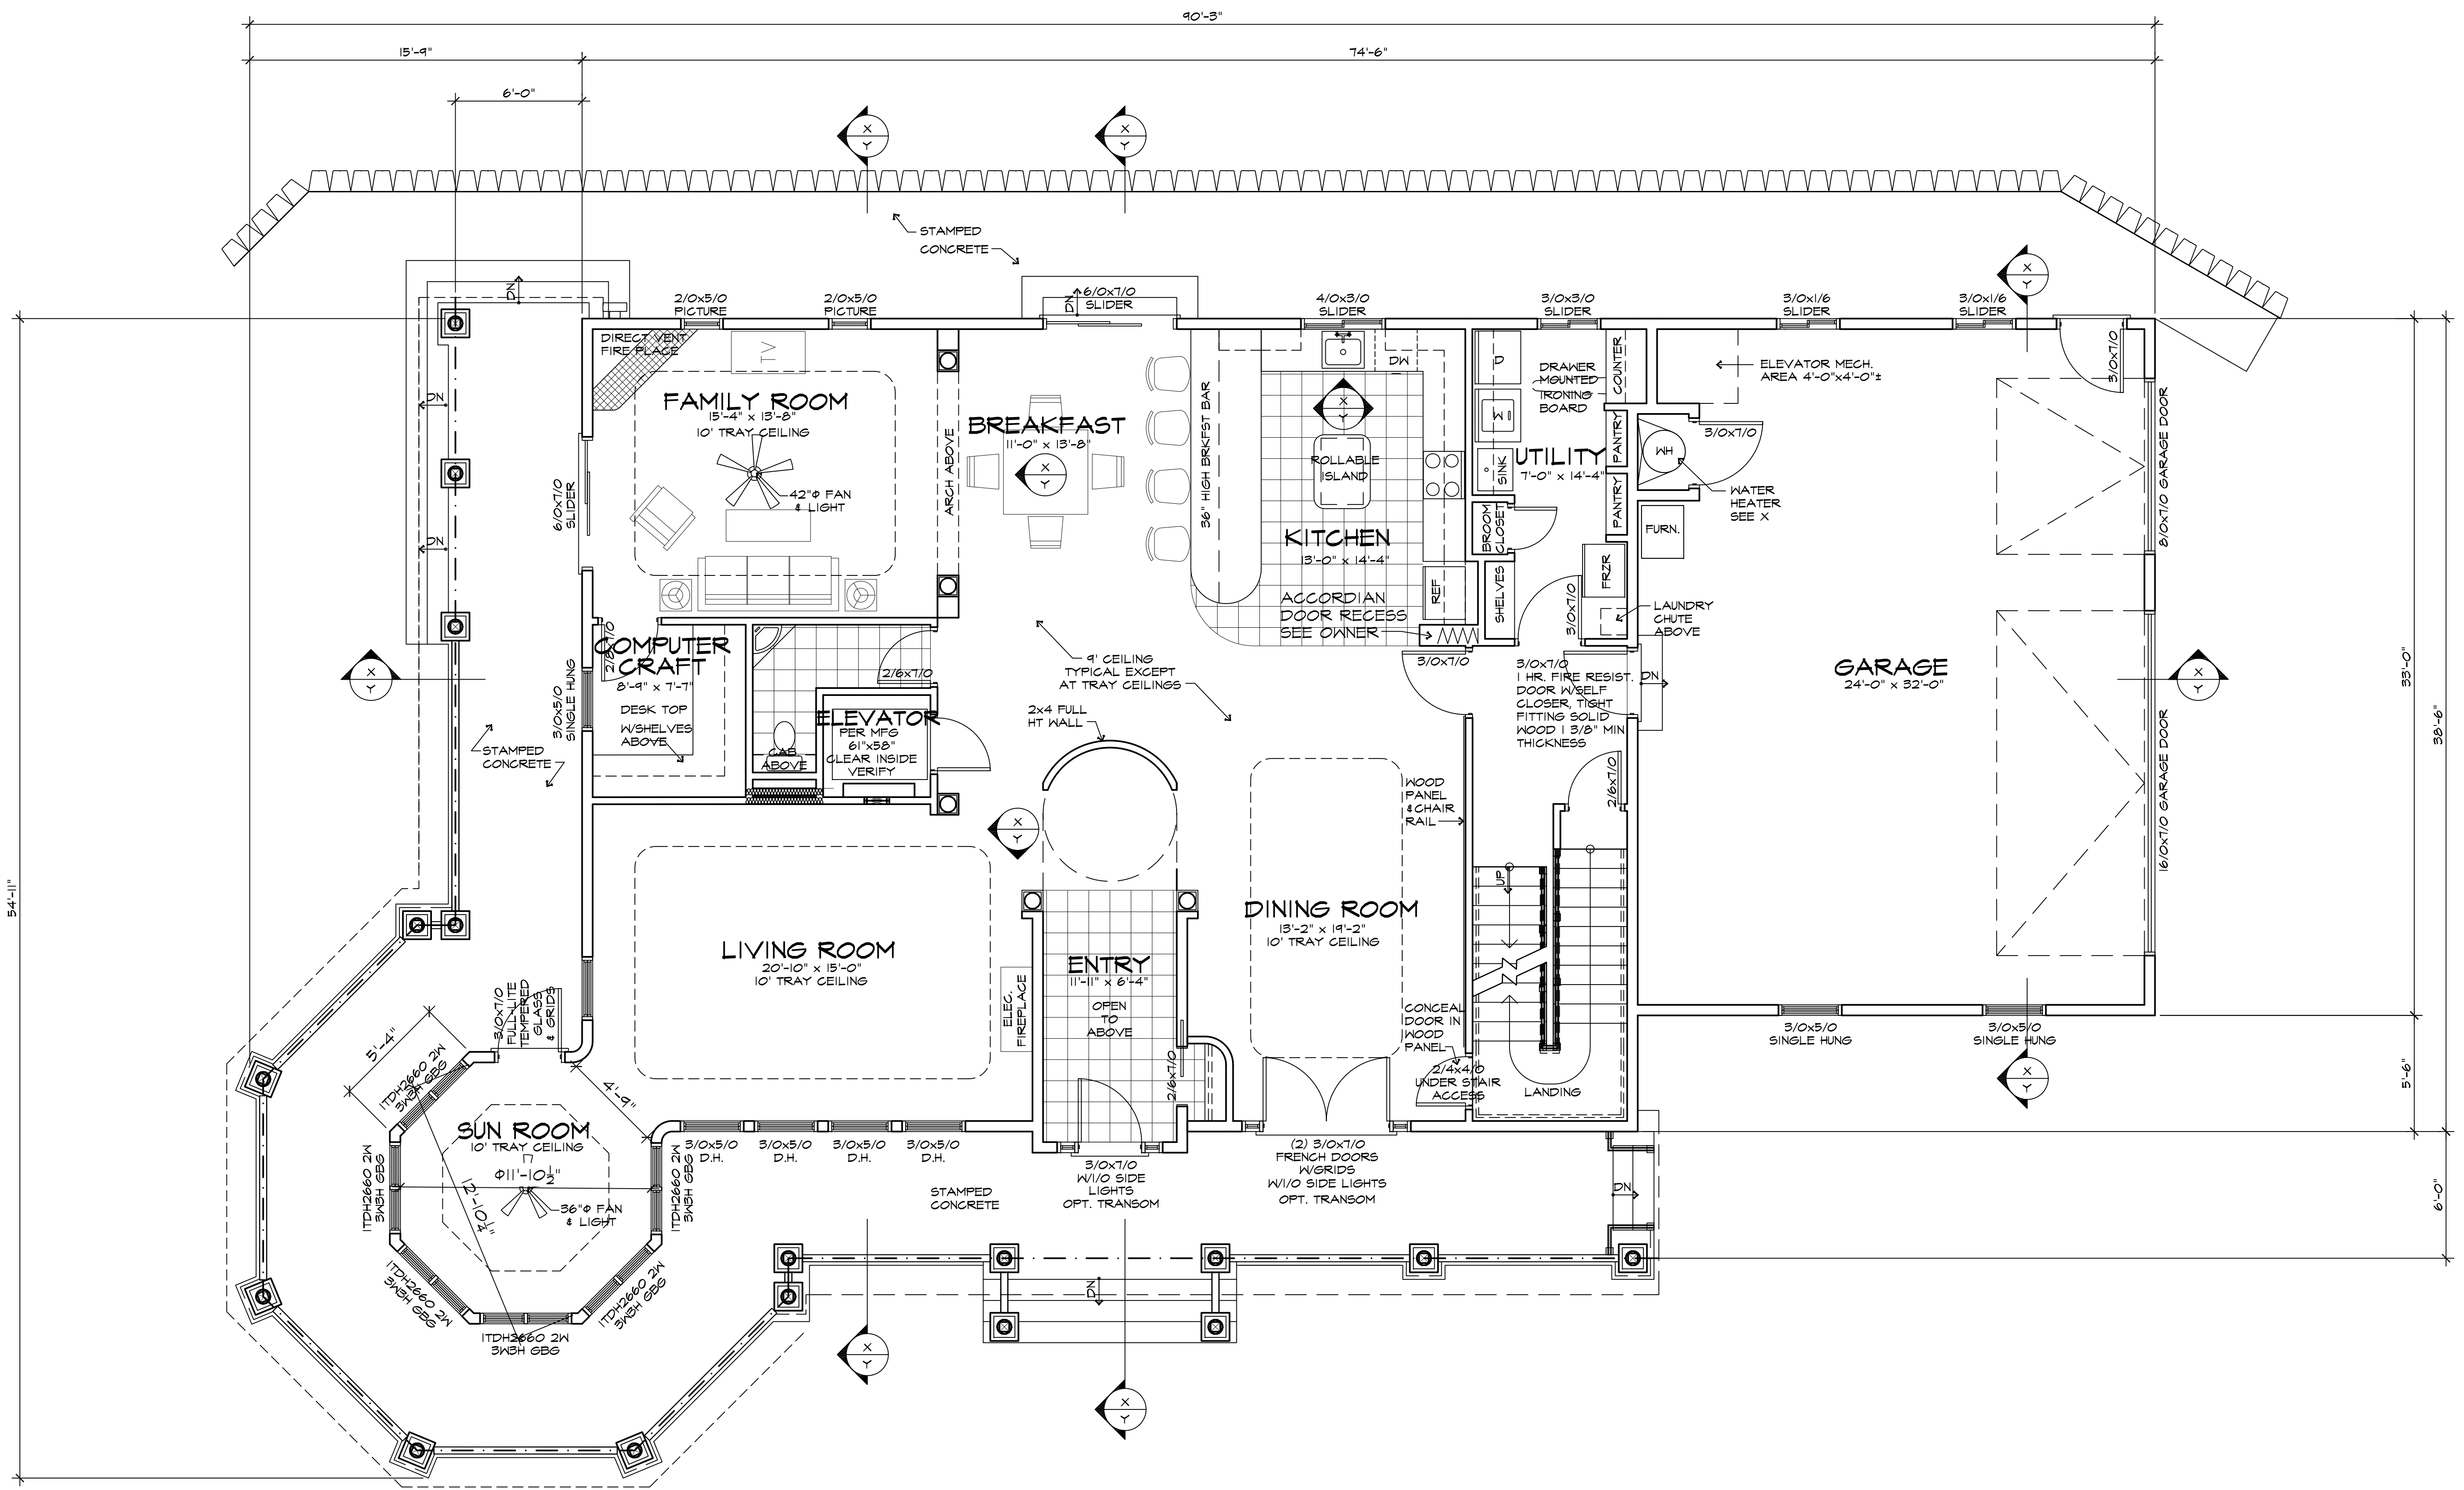

DATE 2-5-07  
SCALE AS SHOWN  
DRAWN WEB  
SHEET

**A1.0**

**PRELIMINARY  
NOT FOR CONSTRUCTION**

SQUARE FOOTAGE	
FIRST FLOOR:	1953 sq ft
SECOND FLOOR:	1953 sq ft
TOTAL AREA:	3906 sq ft
GARAGE	768 sq ft
ALL AREAS:	4674 sq ft

**FIRST FLOOR PLAN**  
SCALE: 1/4" = 1'-0"